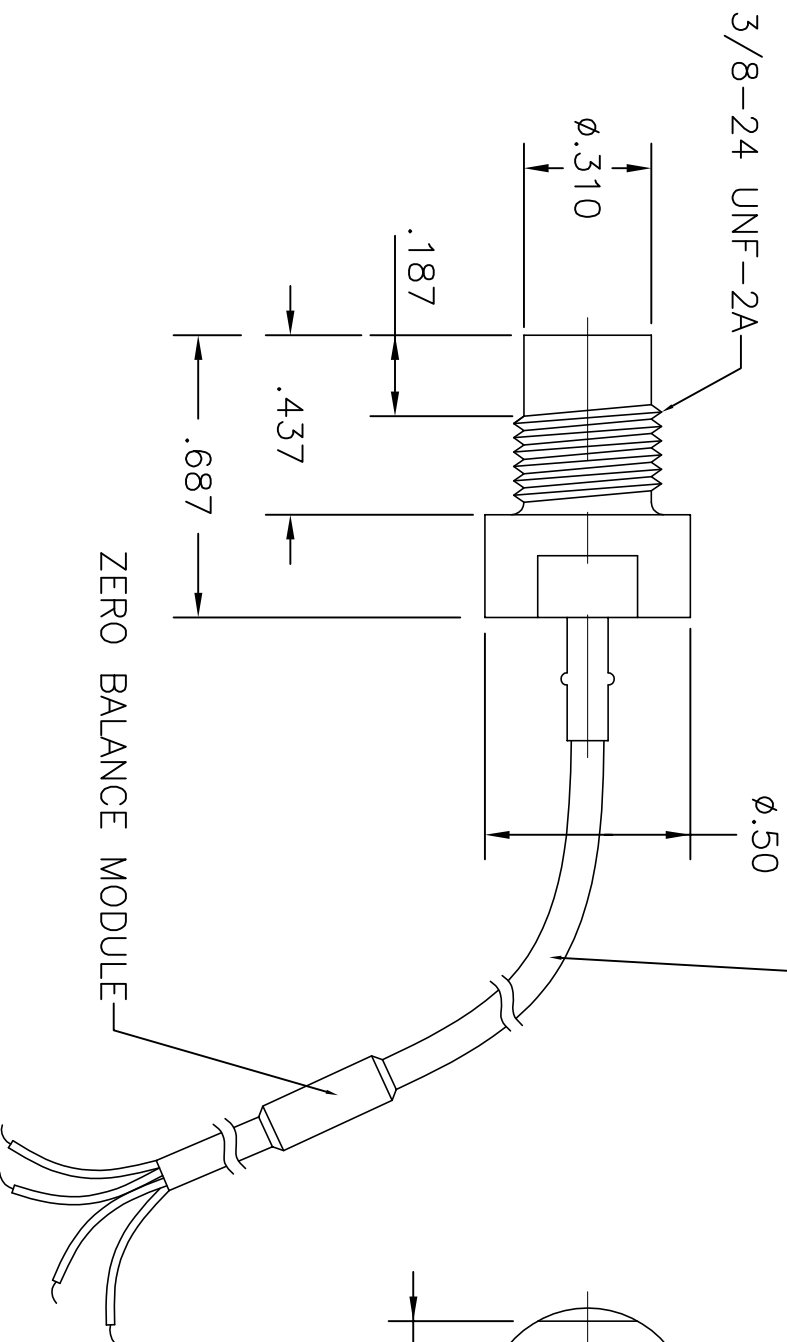

HONEYWELL
PART NUMBER

REV	DOCUMENT	CHANGED BY	CHECK
E	0053937	VSY 26JUN09	SDG

4 TWISTED, COLOR CODED
TEFLON INSULATED LEADS

WIRING CODES

- RED : +EXCITATION
- BLACK: -EXCITATION
- WHITE: +OUTPUT
- GREEN: -OUTPUT

Honeywell

TITLE "S" TYPE PRESSURE TRANSDUCER
3/8 - 24 UNF P/N 1542

SIZE TYPE CAGE CODE DRAWING NAME REV

Δ E - 000-0134-00 E

SCALE - SHEET 1 OF 1

DRAWN	-	18MAR71
CHECK	-	-

THIS DRAWING COVERS A PROPRIETARY ITEM
AND IS THE PROPERTY OF HONEYWELL.
THIS DRAWING IS NOT TO BE COPIED OR USED
WITHOUT THE PERMISSION OF HONEYWELL.

INTERPRET PER ASME Y14.5M-1994
OTHER HONEYWELL ENGINEERING
STANDARDS MAY APPLY

AUTOCAD

DESIGN UNITS: INCH
TOLERANCES UNLESS NOTED:

NO PLACES	X	±	0.400
ONE PLACE	.X	±	0.03
TWO PLACE	.XX	±	0.01
THREE PLACE	.XXX	±	0.005
ANGLES	X	±	0.5°